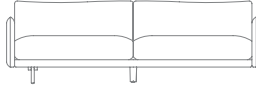

Mitchell Gold +Bob Williams

SOMA

Sleek and full of clever lines and angles, the Soma sofa features thin arms and generous, over-scaled knife-edge back pillows that exude a distinctly modern sensibility. Pleat corners and bull-nose details collide with wood sled legs providing stability while giving the illusion of a floating sofa. Available in 100" and 90" width sofas and upholstery options in both fabric and leather. Choose your cushion: Signature, Eco Down-blend or Eco-Luxe Poly. Sled legs available in all wood finishes. Made in the USA with earth-friendly materials.

90 SOFA

90" w x 37" d x 34" h
seat width: 82"; seat depth: 22"
seat height: 20"; arm height: 25"
COM 14 yds, COL 215 sqft

100 SOFA

100" w x 37" d x 34" h
seat width: 92"; seat depth: 22"
seat height: 20"; arm height: 25"
COM 15 yds, COL 244 sqft