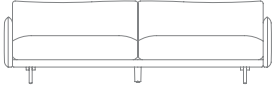

Mitchell Gold +Bob Williams

SOMA

Sleek and full of clever lines and angles, the Soma sofa features thin arms and generous, over-scaled knife-edge back pillows that exude a distinctly modern sensibility. Pleat corners and bull-nose details collide with wood sled legs providing stability while giving the illusion of a floating sofa. Available in 100" and 90" width sofas and upholstery options in both fabric and leather. Choose your cushion: Signature, Eco Down-blend or Eco-Luxe Poly. Sled legs available in all wood finishes. Made in the USA with earth-friendly materials.

90 SOFA

90" w x 37" d x 34" h
seat width: 82"; seat depth: 22"
seat height: 20"; arm height: 25"
COM 14 yds, COL 215 sqft

100 SOFA

100" w x 37" d x 34" h
seat width: 92"; seat depth: 22"
seat height: 20"; arm height: 25"
COM 15 yds, COL 244 sqft